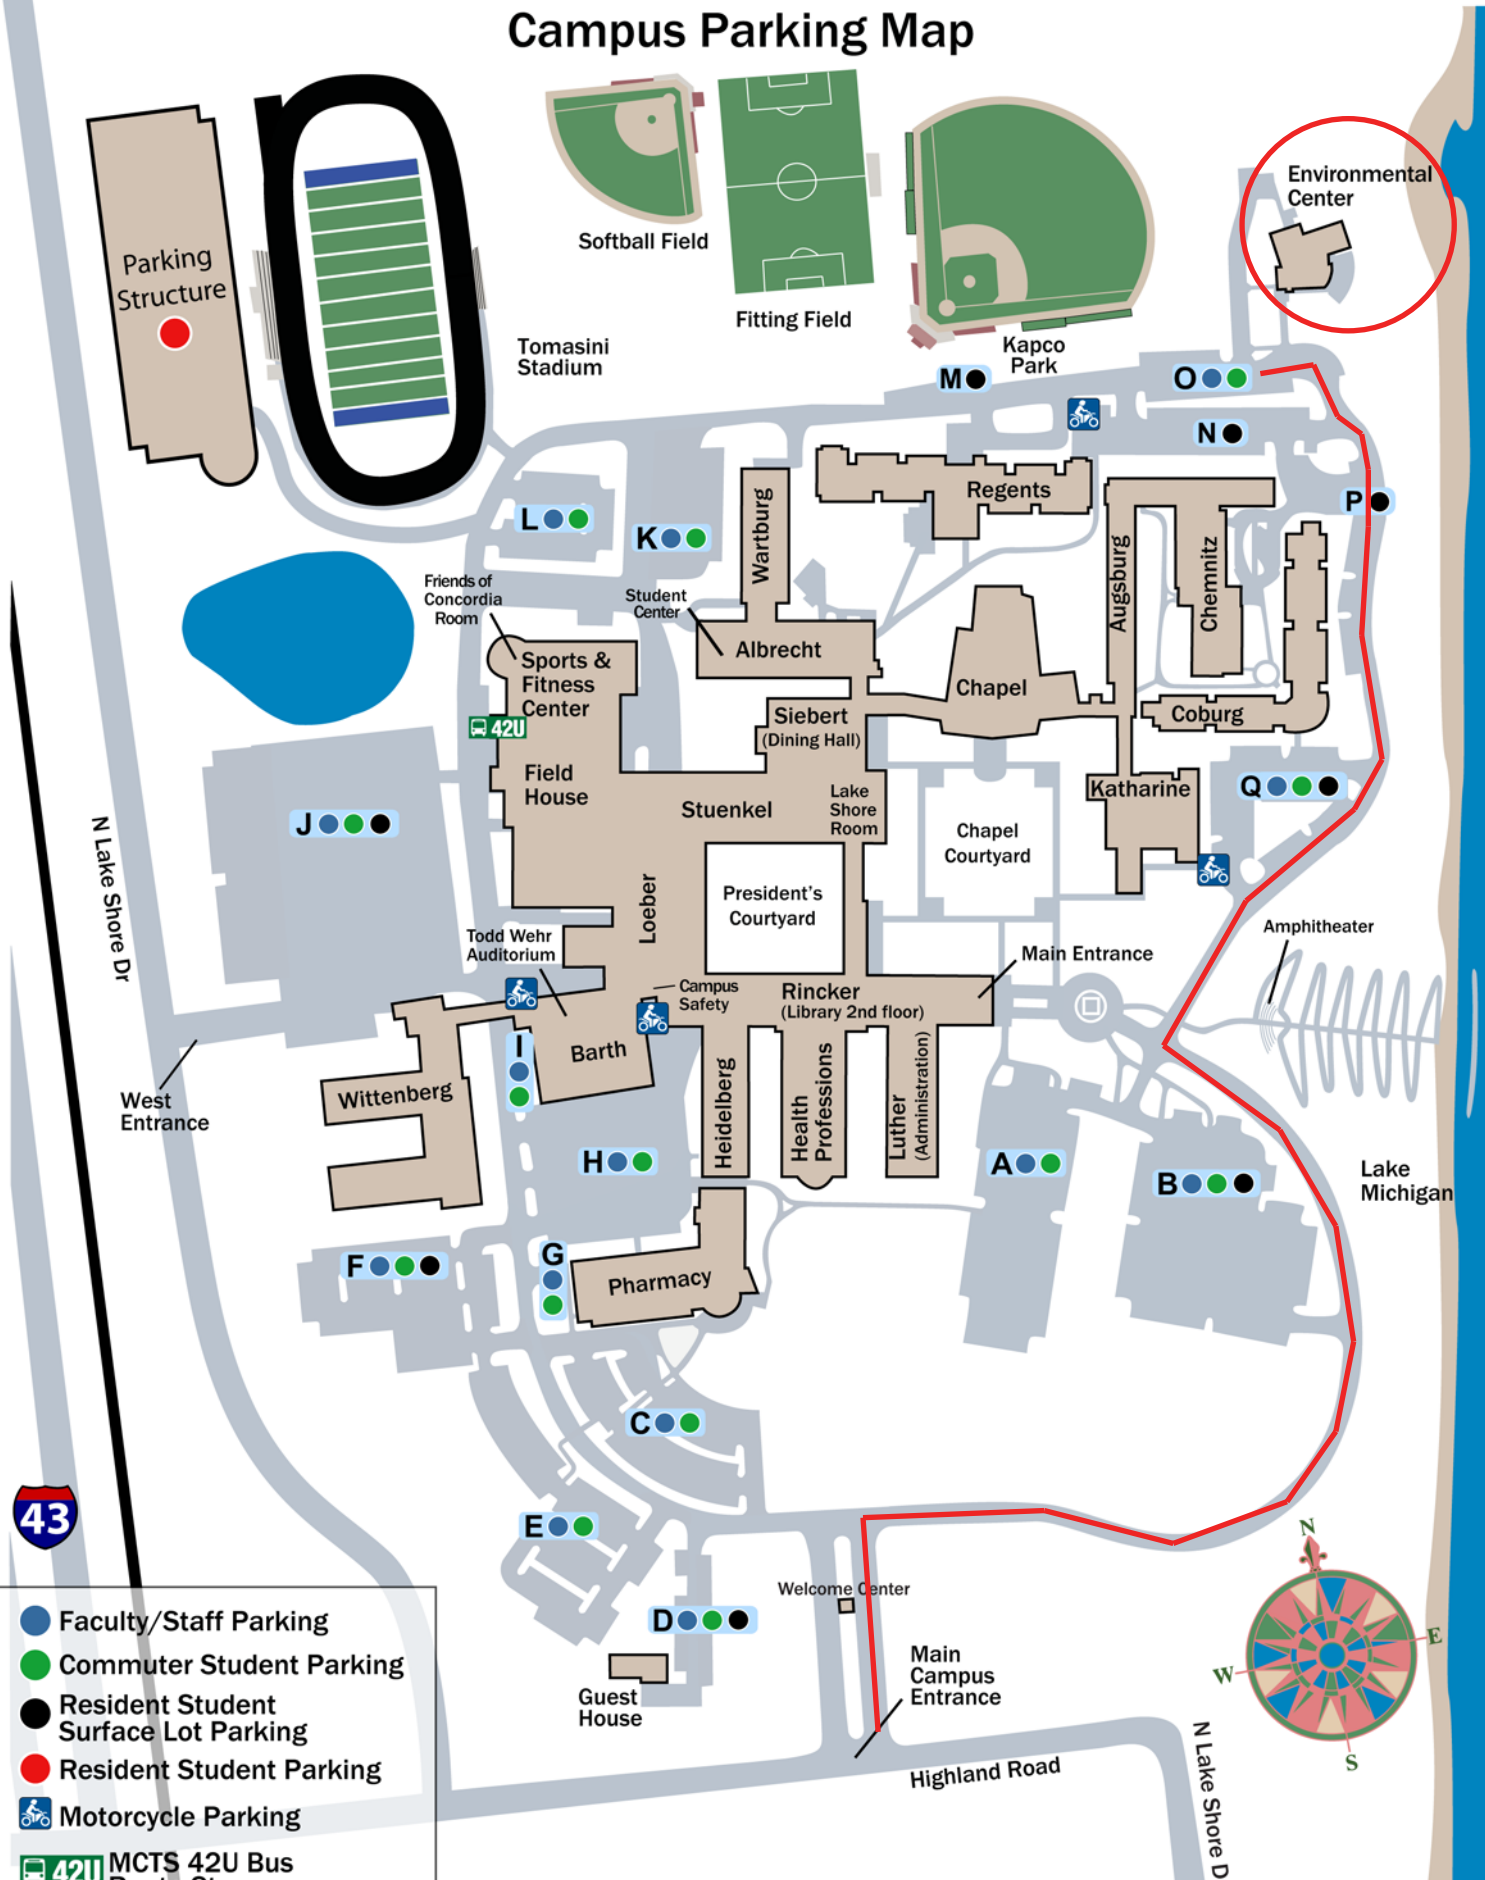

CONCORDIA UNIVERSITY

W I S C O N S I N Campus Parking Map

- Faculty/Staff Parking
- Commuter Student Parking
- Resident Student Surface Lot Parking
- Resident Student Parking
- Motorcycle Parking
- 42U MCTS 42U Bus Route Stop